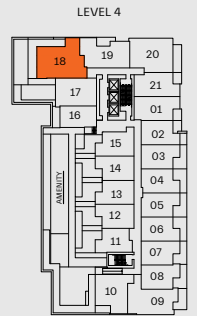

D2

2 Bed / 2 Bath + Den

Interior: 820 Sq Ft

Exterior: 259 - 278 Sq Ft

Total: 1,079 - 1,098 Sq Ft

Lucent

A smarter way to live.