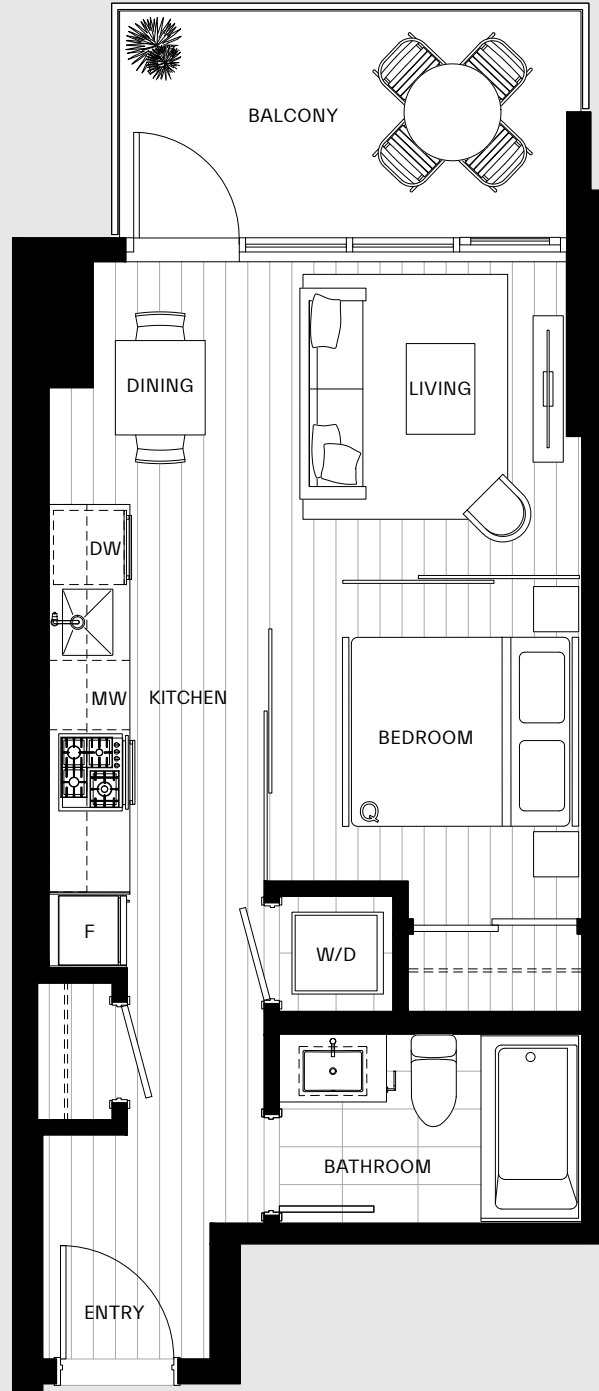

A1

Junior 1 Bed / 1 Bath

Interior: 440Sq Ft

Exterior: 73 Sq Ft

Total: 513 Sq Ft

Lucent

A smarter way to live.