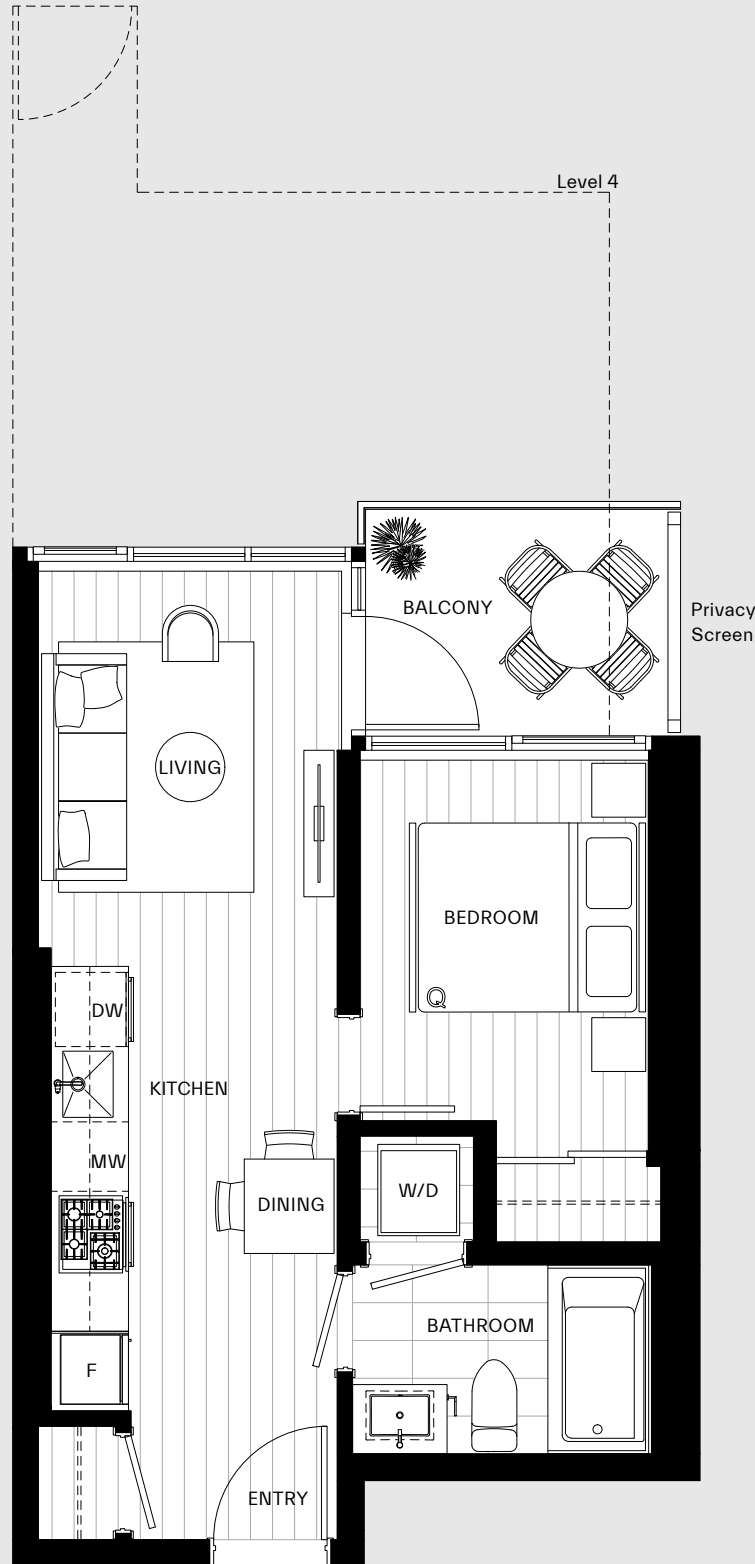

A2

1 Bed / 1 Bath

Interior: 419 Sq Ft

Exterior: 50 - 199 Sq Ft

Total: 469 - 618 Sq Ft

Lucent

A smarter way to live.