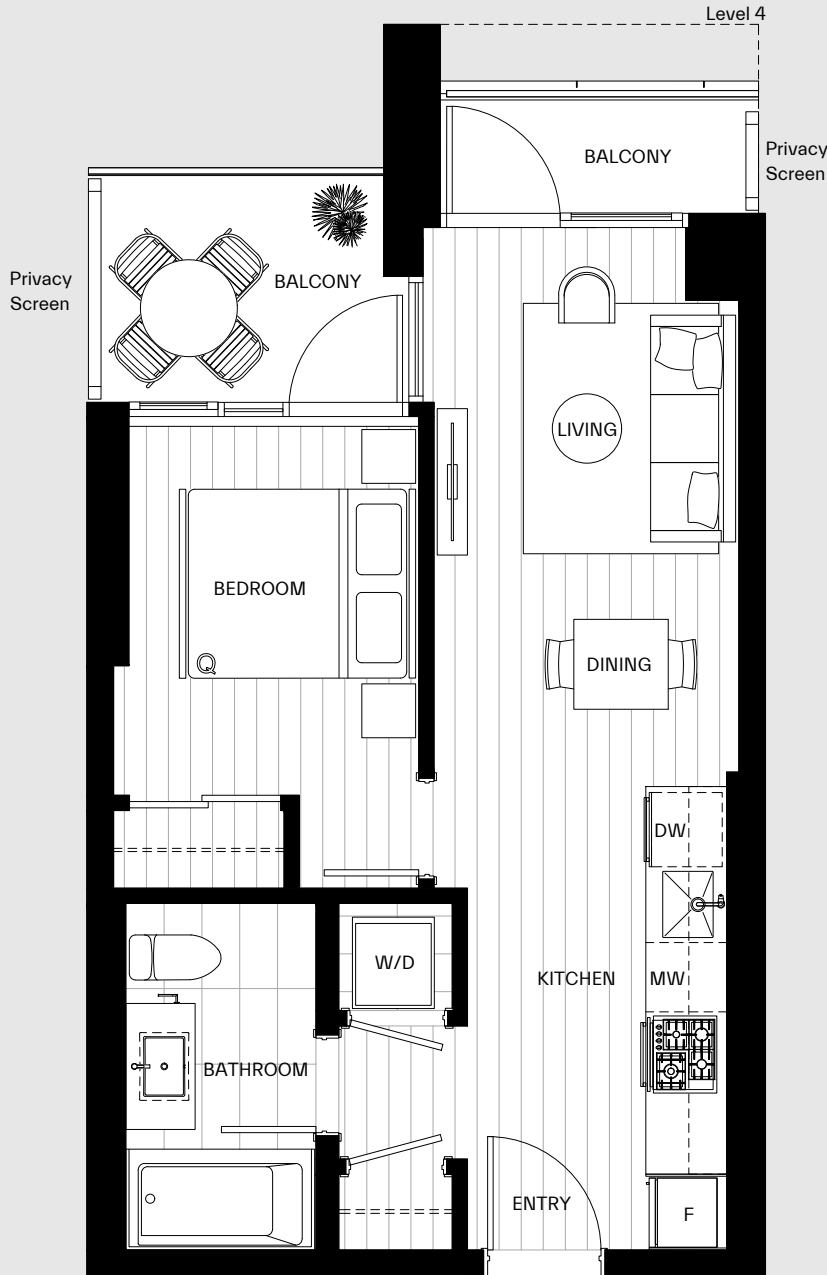

A3

1 Bed / 1 Bath

Interior: 443 Sq Ft

Exterior: 76 - 94 Sq Ft

Total: 519 - 537 Sq Ft

Lucent

A smarter way to live.