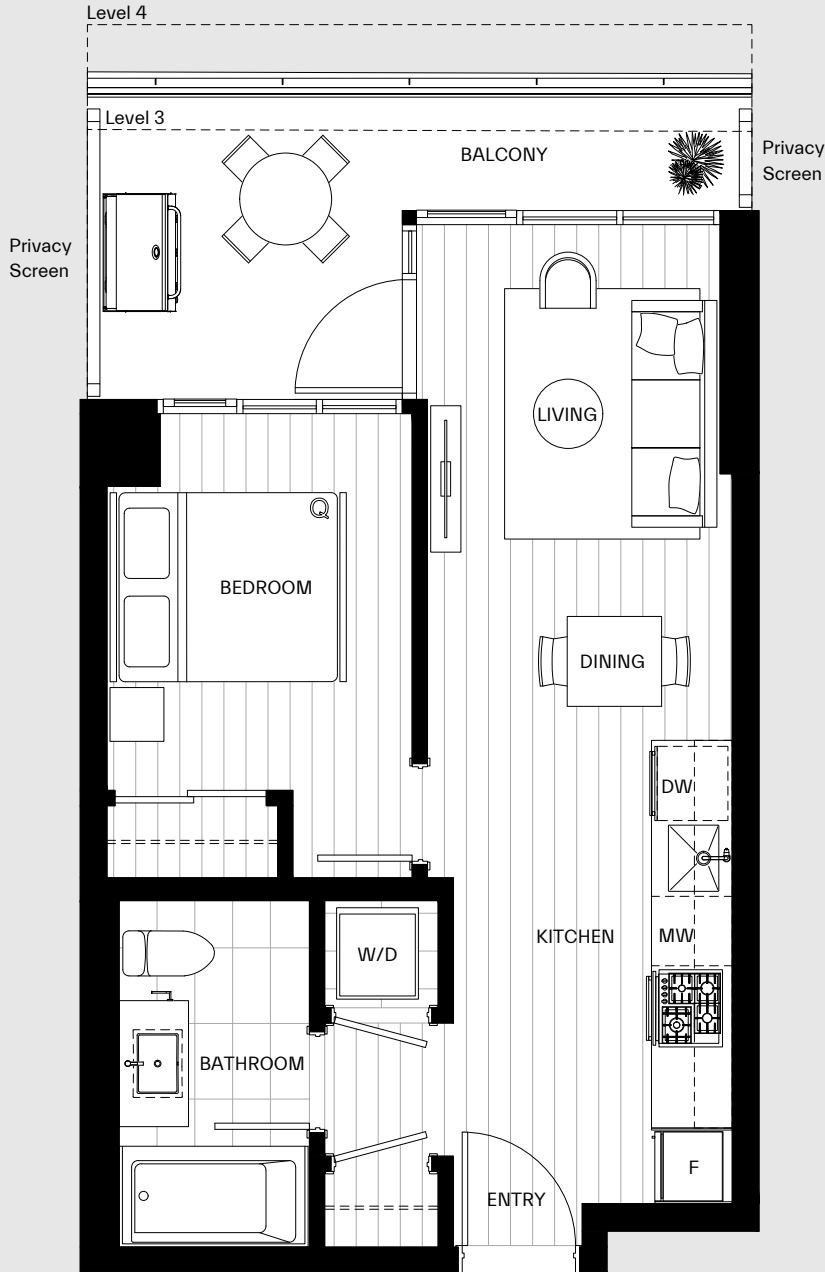

A3b

1 Bed / 1 Bath

Interior: 439 Sq Ft

Exterior: 64 - 123 Sq Ft

Total: 503 - 562 Sq Ft

Lucent

A smarter way to live.