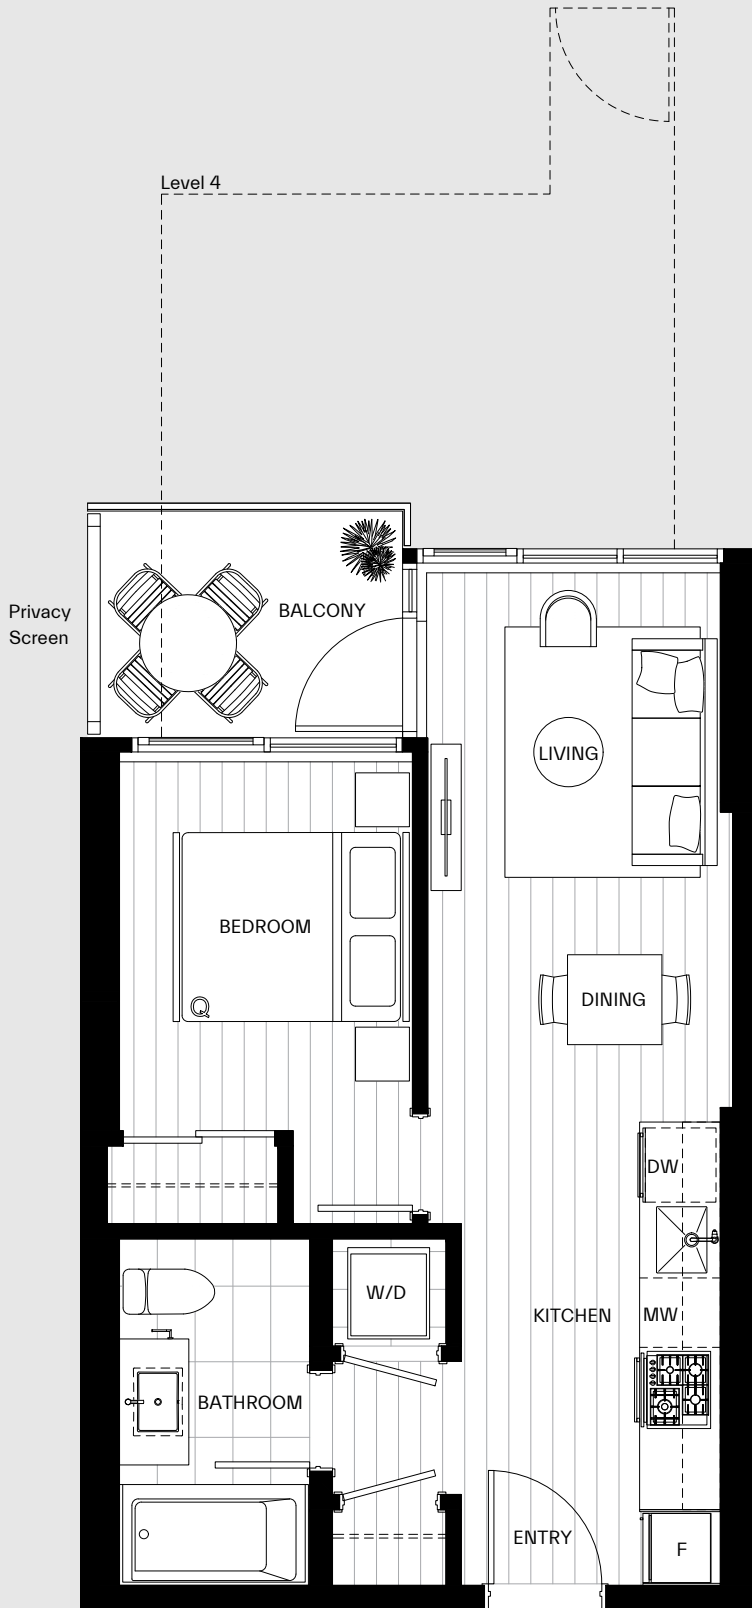

A3d'

1 Bed / 1 Bath

Interior: 443 - 445 Sq Ft

Exterior: 50 - 175 Sq Ft

Total: 493 - 619 Sq Ft

Lucent

A smarter way to live.

*Some Units Are Mirrored