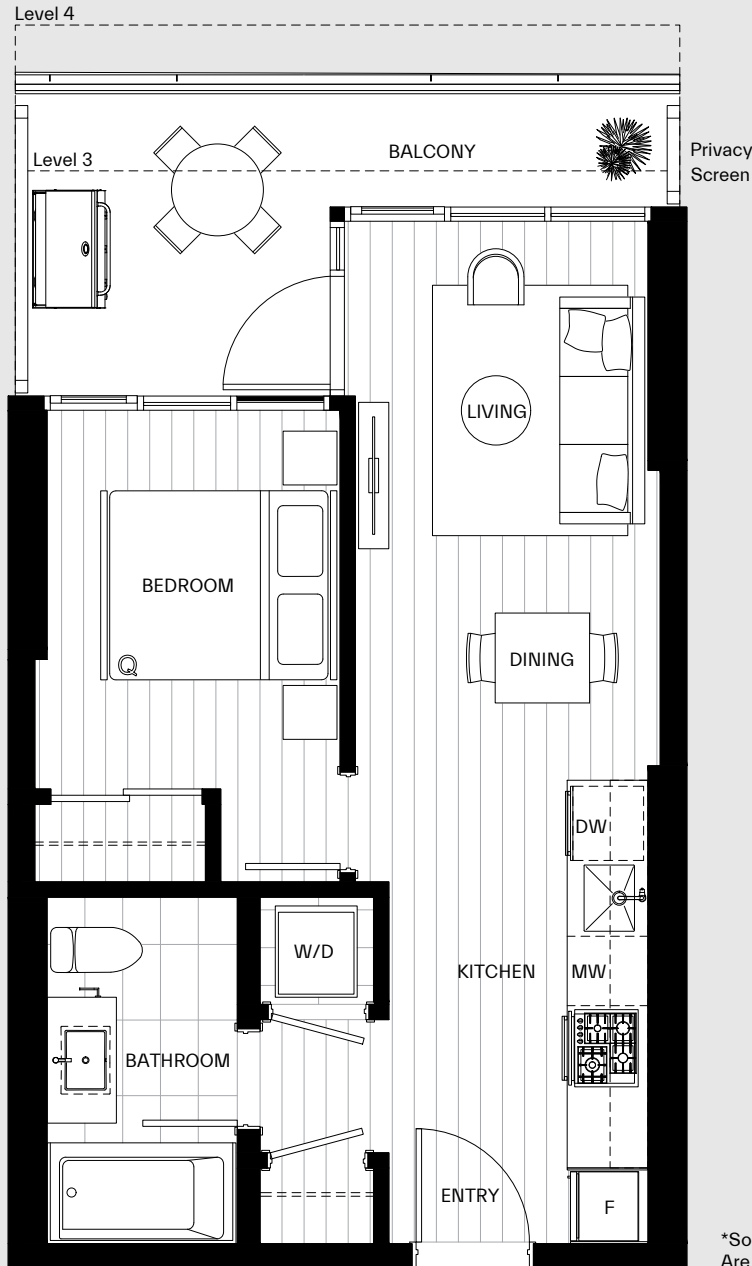

A3d

1 Bed / 1 Bath

Interior: 443 Sq Ft

Exterior: 58 - 123 Sq Ft

Total: 501 - 566 Sq Ft

Lucent

A smarter way to live.

*Some Units Are Mirrored