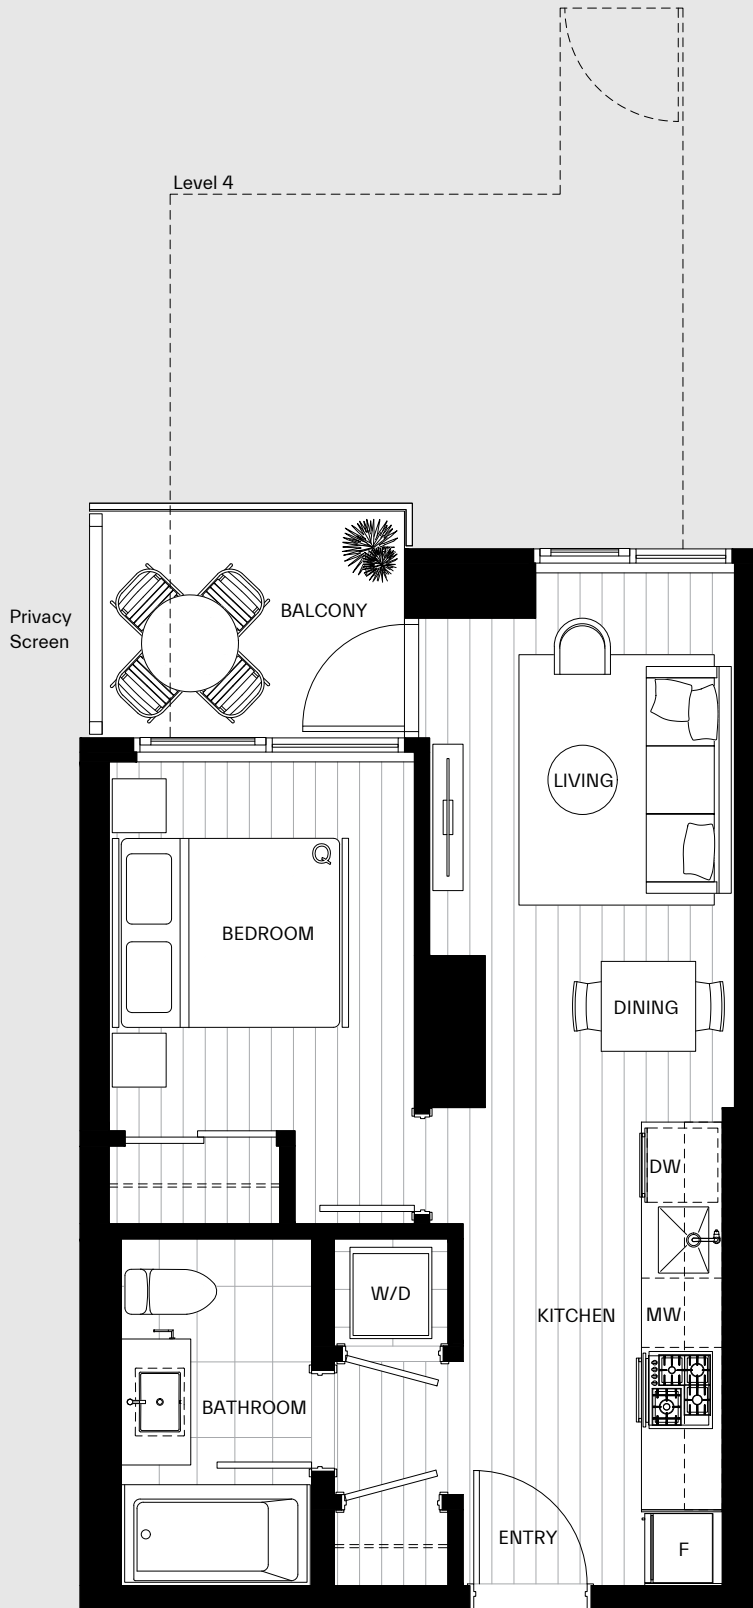

A3e

1 Bed / 1 Bath

Interior: 443 Sq Ft

Exterior: 50 - 156 Sq Ft

Total: 493 - 599 Sq Ft

Lucent

A smarter way to live.