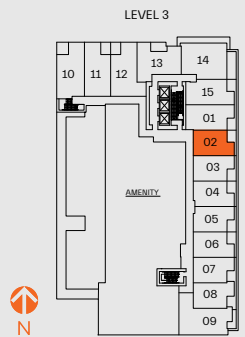

A3f

1 Bed / 1 Bath

Interior: 443 Sq Ft

Exterior: 64 Sq Ft

Total: 507 Sq Ft

Lucent

A smarter way to live.