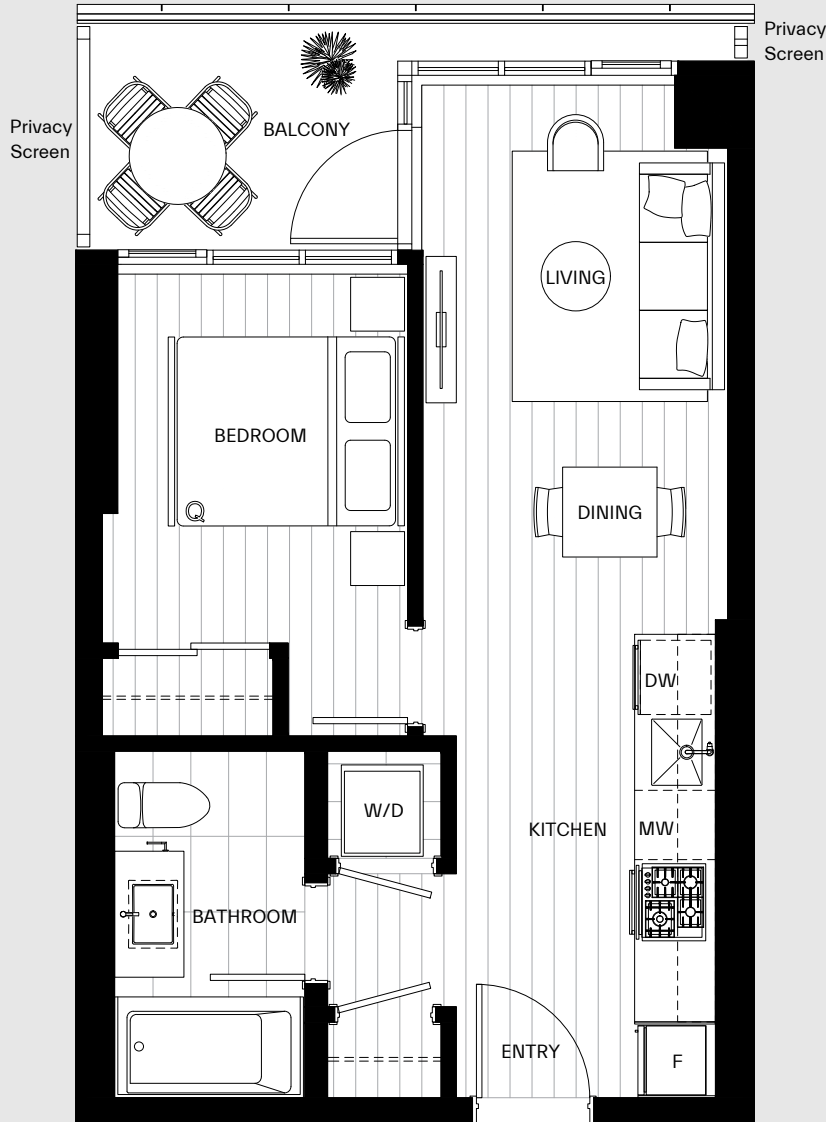

A3f

1 Bed / 1 Bath

Interior: 443 Sq Ft

Exterior: 64 Sq Ft

Total: 507 Sq Ft

Lucent

A smarter way to live.