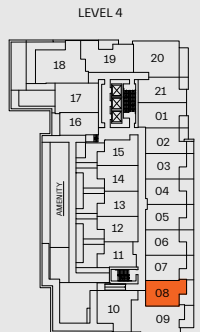

1 Bed / 1 Bath

Interior: 446 Sq Ft

Exterior: 66 - 121 Sq Ft

Total: 512 - 567 Sq Ft

A smarter way to live.