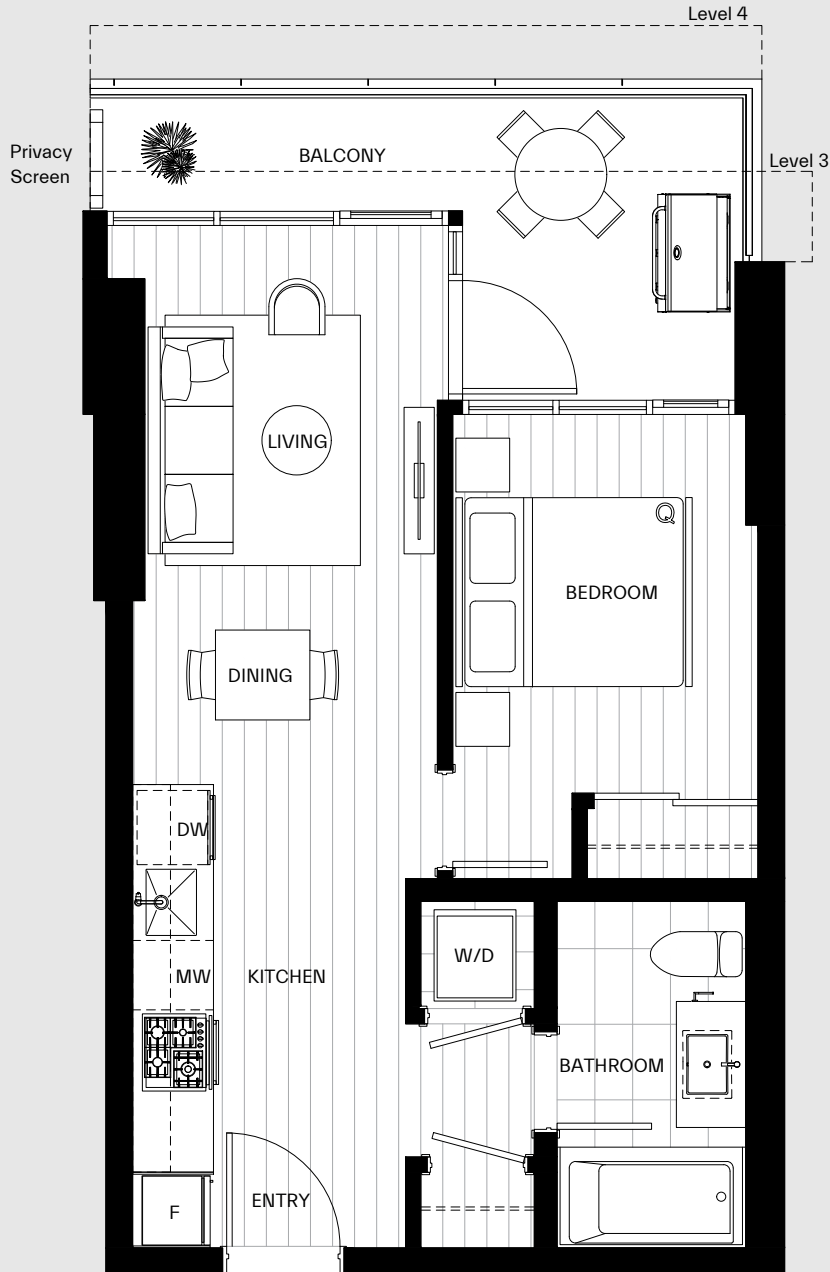

1 Bed / 1 Bath

Interior: 446 Sq Ft

Exterior: 66 - 121 Sq Ft

Total: 512 - 567 Sq Ft

A smarter way to live.