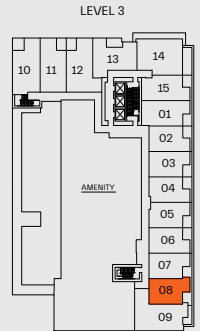

1 Bed / 1 Bath

Interior: 446 Sq Ft

Exterior: 66 - 121 Sq Ft

Total: 512 - 567 Sq Ft

A smarter way to live.