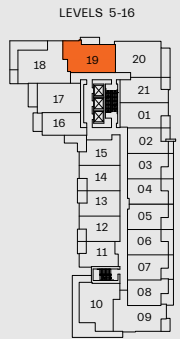

C4

2 Bed / 2 Bath
Interior: 675 Sq Ft
Exterior: 68 - 69 Sq Ft
Total: 743 - 744 Sq Ft

Lucent

A smarter way to live.