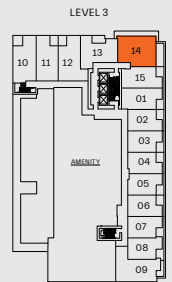

C6

2 Bed / 2 Bath

Interior: 733 Sq Ft

Exterior: 119 Sq Ft

Total: 852 Sq Ft

Lucent

A smarter way to live.