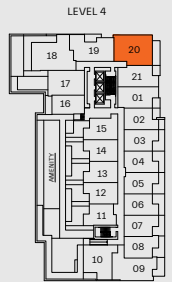

C6

2 Bed / 2 Bath

Interior: 733 Sq Ft

Exterior: 119 Sq Ft

Total: 852 Sq Ft

Lucent

A smarter way to live.