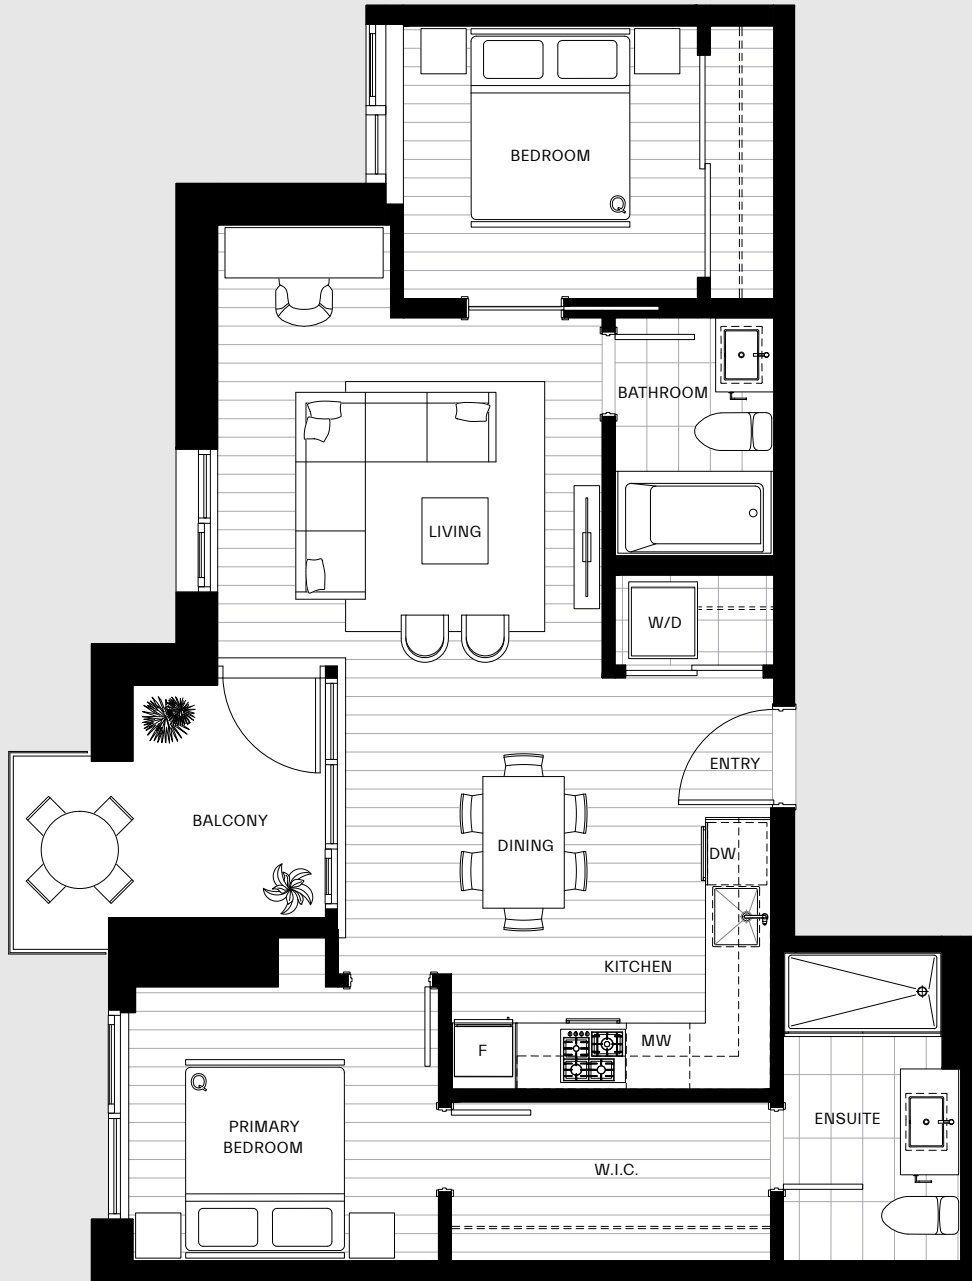

C9

2 Bed / 2 Bath

Interior: 778 Sq Ft

Exterior: 71 Sq Ft

Total: 849 Sq Ft

Lucent

A smarter way to live.